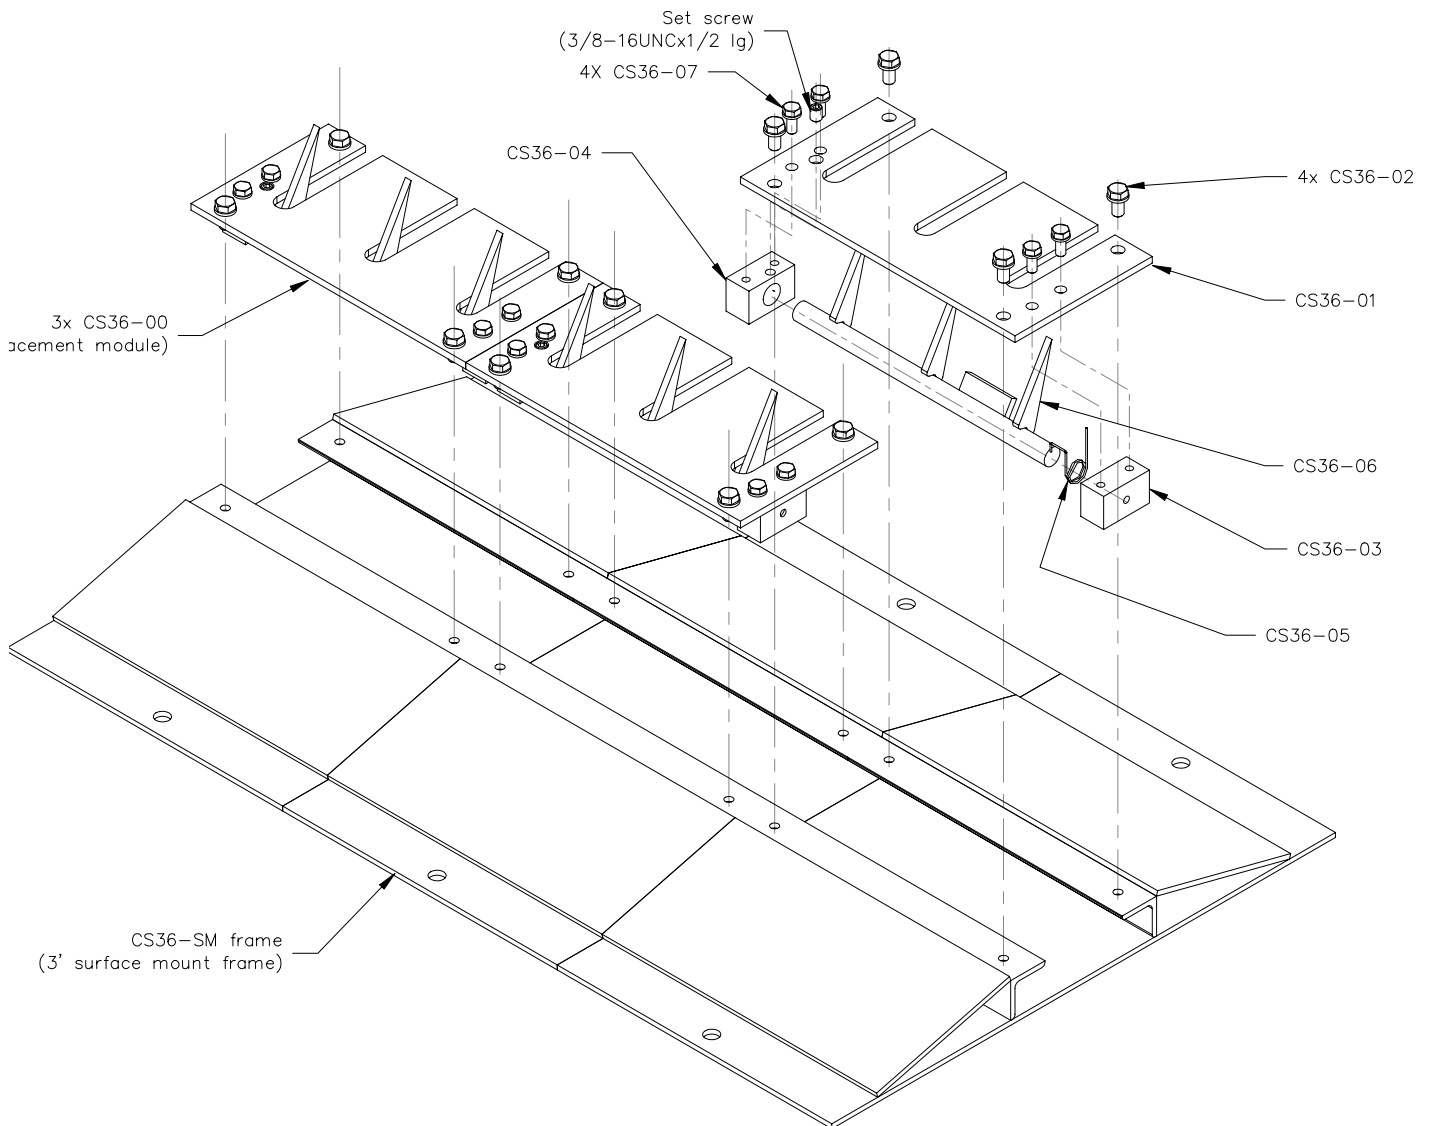

Gort Industries, Inc.

3623 South 7th Street
Phoenix, Arizona 85040

Toll Free 1-800-642-7289

Tel. (602) 243-0291
Fax (602) 243-0294
WWW.GORTIND.COM

CS36-SM (Surface Mount) 3-0" Directional Traffic Controller