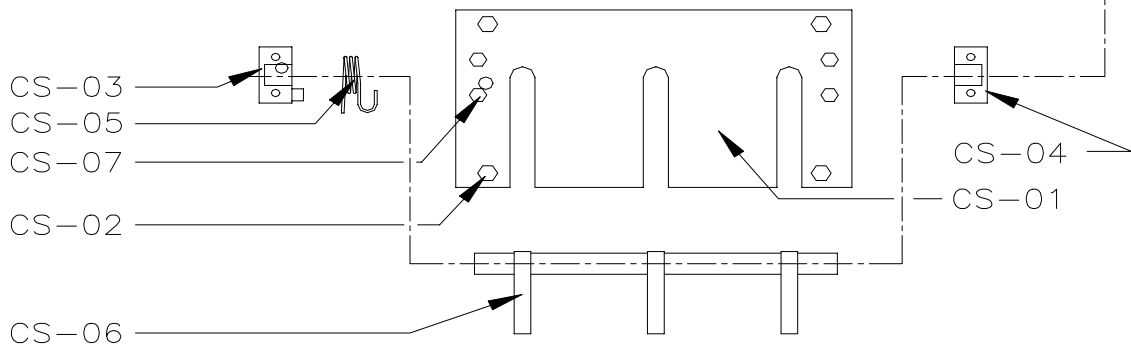

CS36-SM (Section Cut)

CS36-SM (Exploded View of 12" Module)