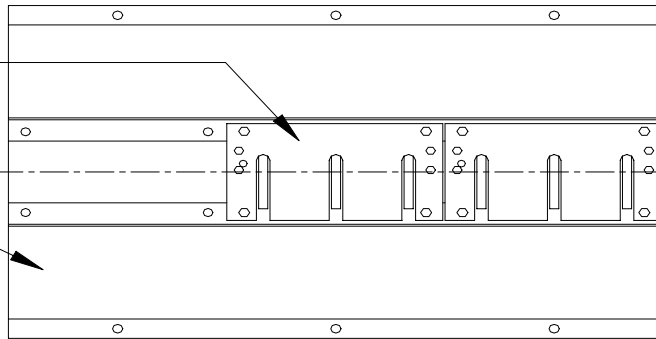

Gort Industries, Inc.

3623 South 7th Street
Phoenix, Arizona 85040

Toll Free 1-800-642-7289

Tel. (602) 243-0291

Fax (602) 243-0294

www.gortind.com

CS-00
(12" replacement
module)

CS-frame
(3' foot surface
mount frame)