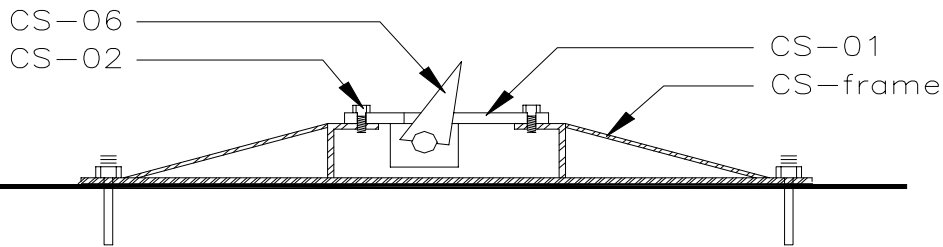

CS36-SM (Section Cut)